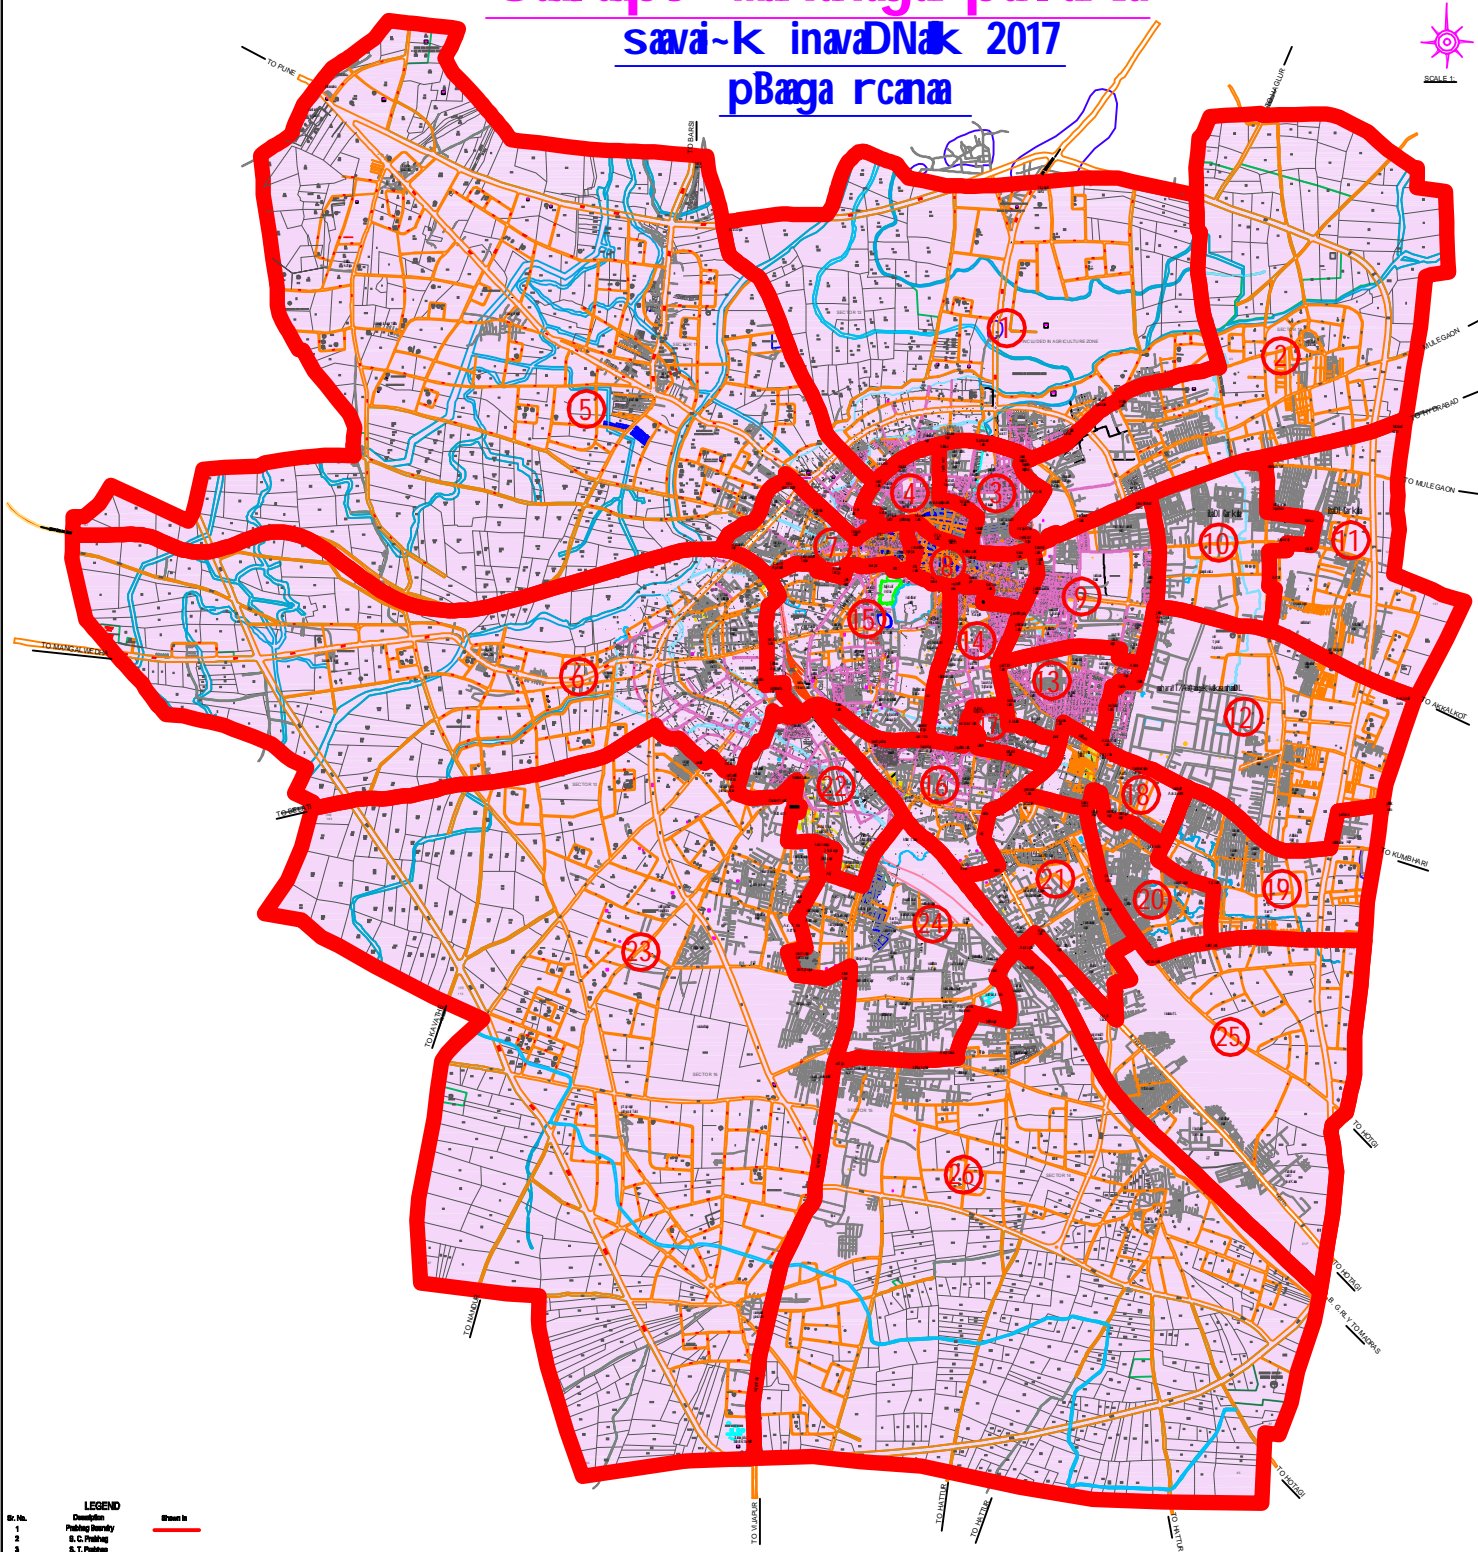

# sawit mahanagarपालिका

## sawit-invaDNak 2017

### pBaga rcana

**LEGEND**  
 1. Open Area  
 2. Public Facility  
 3. G. C. Parking  
 4. T. Parking